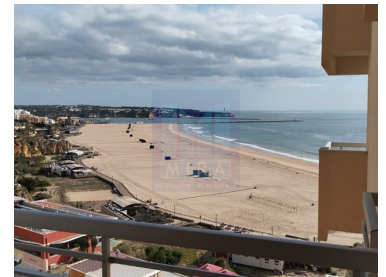

Portimão - Apartment

Bedrooms

Bathrooms

Area (m²)

Garage

349 000 €

(EUR €)

Praia da Rocha sea view, 2 bedroom apartment with garage

Discover this exclusive apartment with a truly spectacular sea view! Located right on the beach, this property offers the perfect combination of comfort and convenience. With a T1+1 typology, it has a large living and dining room, ideal for convivial moments. American-style cuisine is ready to inspire your culinary skills. The two bedrooms have built-in wardrobes, providing space and organization.

The balcony offers a panoramic view of the sea, perfect for relaxing at the end of the day. The apartment also includes a parking space, ensuring security and convenience. With 69 m² of gross area and 63m² useful, this space is ideal for those looking for a cozy home. Built in 1989, it is in good condition and is accessible to people with reduced mobility. Located on the 8th floor with elevator, facing south, this apartment is the right choice for those who value the quality of life by the sea.

Condo fee: 39€

Bartolomeu Mira

mira.algarve@gmail.com

T +351 968075501 ² · T +351 282441351 ¹ · E mira.algarve@gmail.com

Silves - Vale da Lama - Casa do Canal - 8300-052Silves

AMI 17664

¹ (Call to national fixed network) | ² (Call to national mobile network)